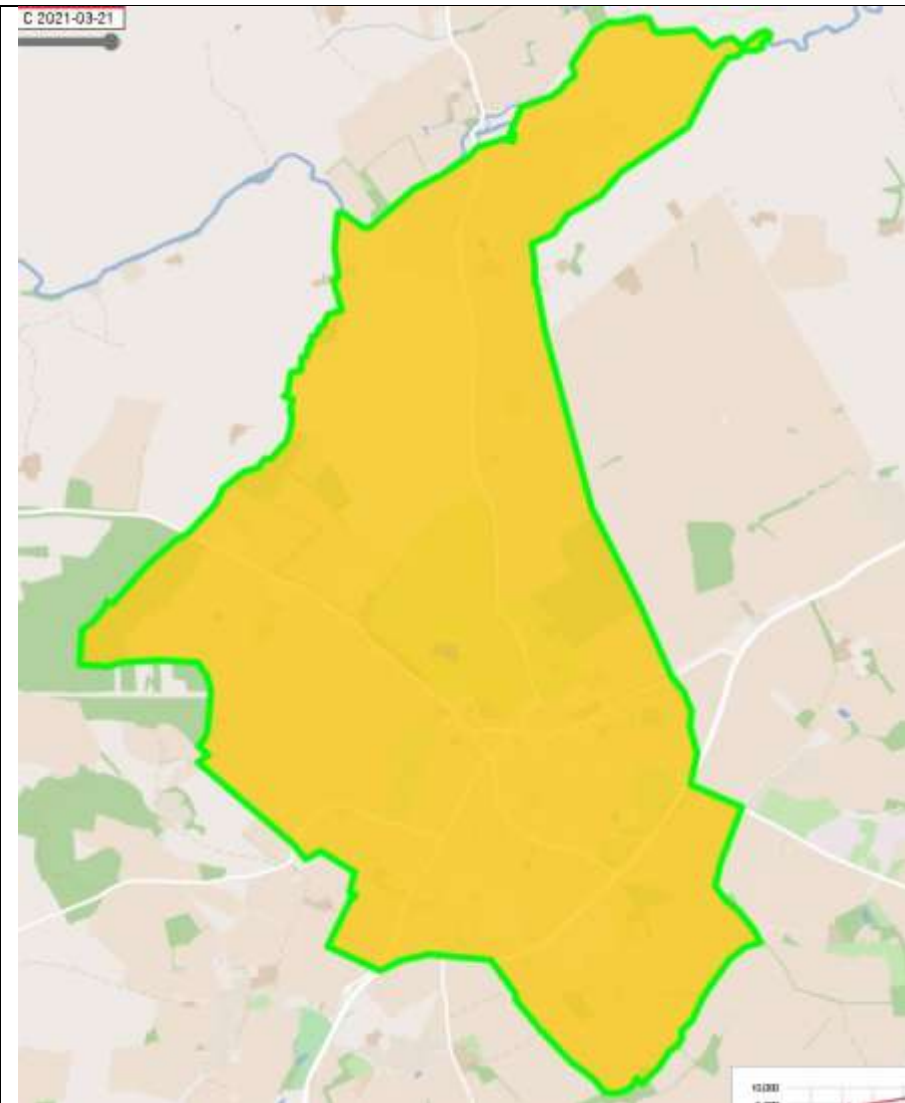

FARINGDON

Ward in South East England

Population

The population development of Faringdon as well as r

Name	Status	Population Census 2001-04-29	Population Census 2011-03-27	Population Census 2021-03-21
Faringdon	Ward	6,188	7,121	8,627

Faringdon

- **8,627** Population [2021] - Census
- **15.01 km²** Area
- **574.6/km²** Population Density [2021]
- 📈 **1.9%** Annual Population Change [2011 → 2021]

South East England Region 8,000,645 8,634,750 9,278,065

Further information about the population structure:

Gender (C 2021)	
Males	4,168
Females	4,455

Age Groups (C 2021)	
0-17 years	1,943
18-64 years	5,108
65+ years	1,572

Age Distribution (C 2021)	
0-9 years	1,112
10-19 years	955
20-29 years	943
30-39 years	1,250
40-49 years	1,139
50-59 years	1,218
60-69 years	808
70-79 years	762
80+ years	436

Country of Birth (C 2021)	
UK	7,680
EU	420
Europe (other)	39
Middle East & Asia	196
Africa	165
Other country	130

Ethnic Group (C 2021)	
White	8,053
Asian	203
Black	135
Arab	20
Mixed/multiple	176
Other ethnic group	43