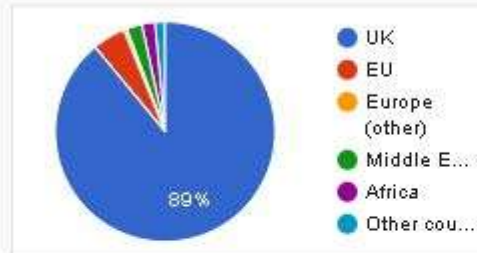

Faringdon

- **8,627** Population [2021] - Census
- **15.01 km²** Area
- **574.6/km²** Population Density [2021]
- 📈 **1.9%** Annual Population Change [2011 → 2021]

South East England Region 8,000,645 8,634,750 9,278,065

Further information about the population structure:

Gender (C 2021)	
Males	4,168
Females	4,455

Age Groups (C 2021)	
0-17 years	1,943
18-64 years	5,108
65+ years	1,572

Age Distribution (C 2021)	
0-9 years	1,112
10-19 years	955
20-29 years	943
30-39 years	1,250
40-49 years	1,139
50-59 years	1,218
60-69 years	808
70-79 years	762
80+ years	436

Country of Birth (C 2021)	
UK	7,680
EU	420
Europe (other)	39
Middle East & Asia	196
Africa	165
Other country	130

Ethnic Group (C 2021)	
White	8,053
Asian	203
Black	135
Arab	20
Mixed/multiple	176
Other ethnic group	43