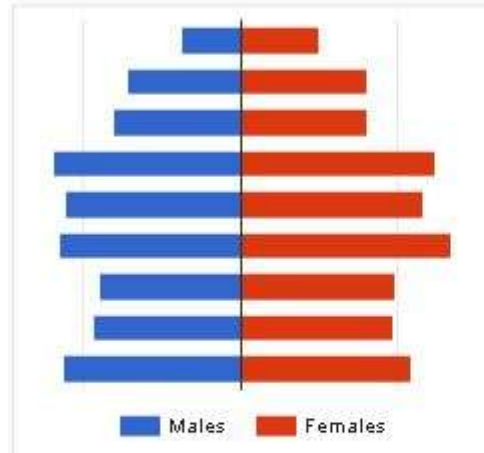

FARINGDON

Ward in South East England

Population

The population development of Faringdon as well as r

Name	Status	Population Census 2001-04-29	Population Census 2011-03-27	Population Census 2021-03-21
Faringdon	Ward	6,188	7,121	8,627

Faringdon

- **8,627** Population [2021] - Census
- **15.01 km²** Area
- **574.6/km²** Population Density [2021]
- 📈 **1.9%** Annual Population Change [2011 → 2021]

South East England Region 8,000,645 8,634,750 9,278,065

Further information about the population structure:

Gender (C 2021)	
Males	4,168
Females	4,455

Age Groups (C 2021)	
0-17 years	1,943
18-64 years	5,108
65+ years	1,572

Age Distribution (C 2021)	
0-9 years	1,112
10-19 years	955
20-29 years	943
30-39 years	1,250
40-49 years	1,139
50-59 years	1,218
60-69 years	808
70-79 years	762
80+ years	436