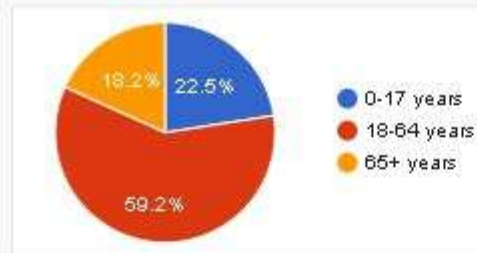

FARINGDON

Ward in South East England

Population

The population development of Faringdon as well as r

Name	Status	Population Census 2001-04-29	Population Census 2011-03-27	Population Census 2021-03-21
Faringdon	Ward	6,188	7,121	8,627

Faringdon

- **8,627** Population [2021] - Census
- **15.01 km²** Area
- **574.6/km²** Population Density [2021]
- 📈 **1.9%** Annual Population Change [2011 → 2021]

South East England Region 8,000,645 8,634,750 9,278,065

Further information about the population structure:

Gender (C 2021)	
Males	4,168
Females	4,455

Age Groups (C 2021)	
0-17 years	1,943
18-64 years	5,108
65+ years	1,572

Age Distribution (C 2021)	
0-9 years	1,112
10-19 years	955
20-29 years	943
30-39 years	1,250
40-49 years	1,139
50-59 years	1,218
60-69 years	808
70-79 years	762
80+ years	436