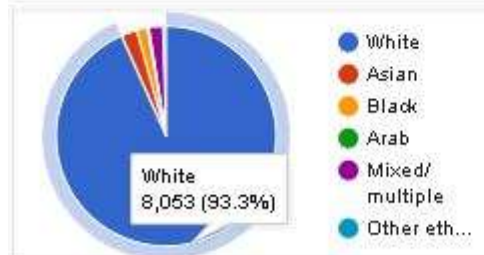

Faringdon

- **8,627** Population [2021] - Census
- **15.01 km²** Area
- **574.6/km²** Population Density [2021]
- 📈 **1.9%** Annual Population Change [2011 → 2021]

South East England Region 8,000,645 8,634,750 9,278,065

Further information about the population structure:

Gender (C 2021)	
Males	4,168
Females	4,455

Age Groups (C 2021)	
0-17 years	1,943
18-64 years	5,108
65+ years	1,572

Age Distribution (C 2021)	
0-9 years	1,112
10-19 years	955
20-29 years	943
30-39 years	1,250
40-49 years	1,139
50-59 years	1,218
60-69 years	808
70-79 years	762
80+ years	436

Country of Birth (C 2021)	
UK	7,680
EU	420
Europe (other)	39
Middle East & Asia	196
Africa	165
Other country	130

Ethnic Group (C 2021)	
White	8,053
Asian	203
Black	135
Arab	20
Mixed/multiple	176
Other ethnic group	43