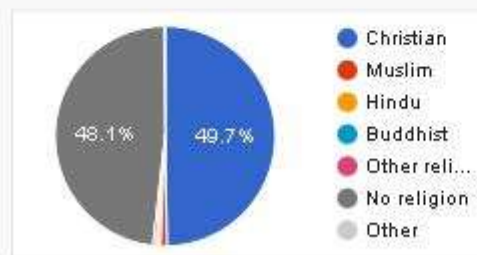

Faringdon

- **8,627** Population [2021] - Census
- **15.01 km²** Area
- **574.6/km²** Population Density [2021]
- 📈 **1.9%** Annual Population Change [2011 → 2021]

South East England Region 8,000,645 8,634,750 9,278,065

Further information about the population structure:

Gender (C 2021)	
Males	4,168
Females	4,455

Age Groups (C 2021)	
0-17 years	1,943
18-64 years	5,108
65+ years	1,572

Age Distribution (C 2021)	
0-9 years	1,112
10-19 years	955
20-29 years	943
30-39 years	1,250
40-49 years	1,139
50-59 years	1,218
60-69 years	808
70-79 years	762
80+ years	436

Country of Birth (C 2021)	
UK	7,680
EU	420
Europe (other)	39
Middle East & Asia	196
Africa	165
Other country	130

Ethnic Group (C 2021)	
White	8,053
Asian	203
Black	135
Arab	20
Mixed/multiple	176
Other ethnic group	43