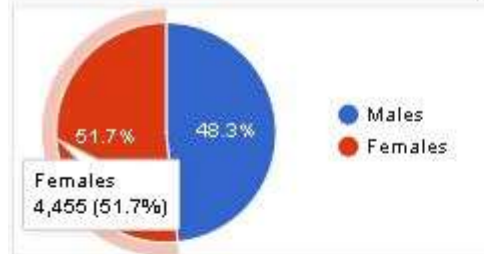

FARINGDON

Ward in South East England

Population

The population development of Faringdon as well as r

Name	Status	Population Census 2001-04-29	Population Census 2011-03-27	Population Census 2021-03-21
Faringdon	Ward	6,188	7,121	8,627

Faringdon

- **8,627** Population [2021] - Census
- **15.01 km²** Area
- **574.6/km²** Population Density [2021]
- 📈 **1.9%** Annual Population Change [2011 → 2021]

South East England Region 8,000,645 8,634,750 9,278,065

Further information about the population structure:

Gender (C 2021)	
Males	4,168
Females	4,455

Age Groups (C 2021)	
0-17 years	1,943
18-64 years	5,108
65+ years	1,572

Age Distribution (C 2021)	
0-9 years	1,112
10-19 years	955
20-29 years	943
30-39 years	1,250
40-49 years	1,139
50-59 years	1,218
60-69 years	808
70-79 years	762
80+ years	436